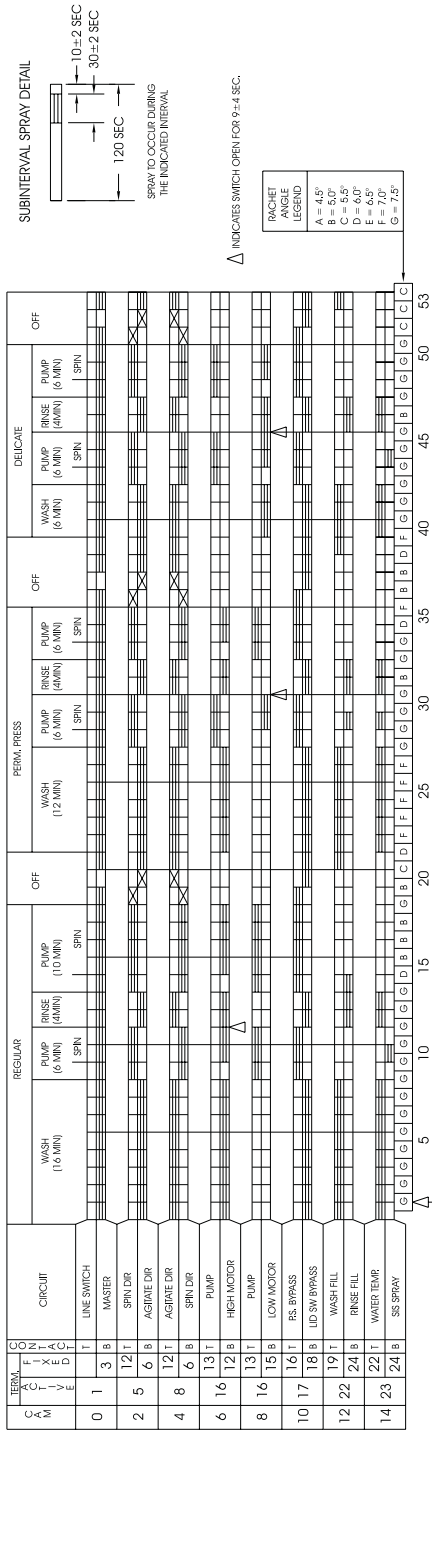

CONTROL PANEL

POS. NO	PART NO	DESCRIPTION
2	131168200	Screw, 8-18 x 0.31
3	131122611	Cover-end cap, white, LH
4	131141105	Knob-rotary, white/gray
5 #	131396200	Switch-pressure
6	131122601	Cover-end cap, white, RH
8	131436800	Timer-washer
9	131141701	Backsheet-console
12	5303283289	Screw, cr pan head, 8-32 x 0.250, thread forming
15 #	131081200	Switch-temperature
17	131728900	Bracket-control
18	131945300	Trimplate FDA7PRSF-2
20	131122711	End Cap, white, LH
21	131140601	Knob-timer, white
22	131266300	Screw-end cap, cr oval head, 8-18AB x 1.250, black
25	131140703	Dial, clear/gray
26	5308015493	Spacer-timer shaft
27	131197000	Clip-control panel
29	131793900	Harness-washer wiring
31	131122701	End Cap, white, RH
39	131205100	Screw, #8 pan head, 10-10B x 0.50, cr/sq drive
56	131243800	Screw-brkt top, pan hd locking, 8-32CA x 0.375, cr/sq drive
*	131507700	Spacer Pad

WIRING DIAGRAM

CAUTION: DISCONNECT ELECTRIC CURRENT BEFORE SERVICING

WIRING DIAGRAM
P/N 131822100